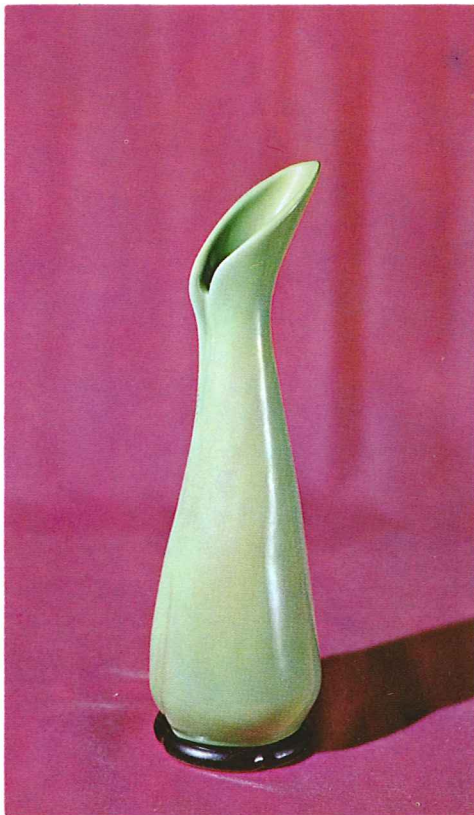

Past Issues No Longer Available From Factory

Available in 1974
Color: Coffee

The original "Elephant Mug" was created for the National Republican Womens Clubs and copyrighted by Frankoma in 1969 and patented in 1970. Now each year this mug is produced by Frankoma as a stock item. The current mug is only available during that year — no back numbers are available at the plant. Each year the color is different.

Pictured is a 13" bottle vase, the sixth in a series of "limited edition pieces." The mold is signed by the artist — Grace Lee Frank. Each piece is numbered and the master mold will be destroyed after 4,000 impressions. No seconds are sold. The color was inspired by the ancient Chinese grayish green, known as Celadon.